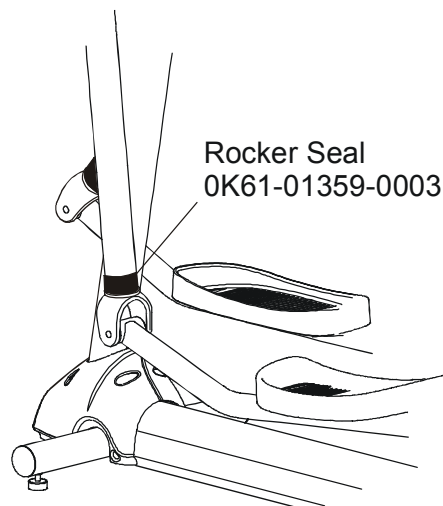

**91XW CROSS-TRAINER  
ROLLER ASSEMBLY**

**91XW-0XXX-01  
S/N XTG100000 and UP**

**91XW CROSS-TRAINER**

**91XW-0XXX-01**

**CRANKSHAFT ASSEMBLY – AK61-00157-0002**

**S/N XTG100000 and UP**

DRIVE LINKAGE ASSEMBLY

S/N XTG10000 and UP

**91XW CROSS-TRAINER**

**91XW-0XXX-01**

**ANTI LIFT BRACKET & OUTER PEDAL COVERS**

**S/N XTG10000 and UP**

CLEVIS & FRONT FRAME COVERS

S/N XTG10000 and UP

PEDAL LEVER ASSEMBLY

S/N XTG100000 and UP

Left Pedal Assembly AK61-00172-0002  
Right Pedal Assembly AK61-00172-0001

ROCKER ARM COVERS

S/N XTG10000 and UP

ROCKER ARM ASSEMBLY

S/N XTG100000 and UP

REAR DRIVE SHROUDS W/DECALS

S/N XTG100000 and UP